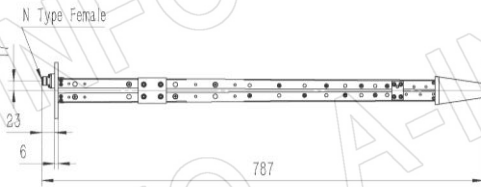

DS-20600C (P/N: DS-20600C)