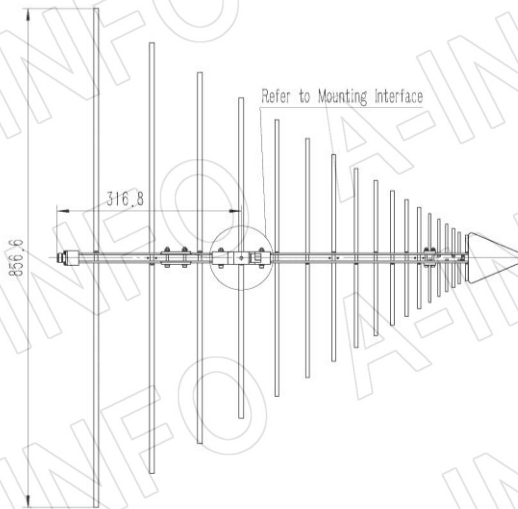

DS-20600 with Mounting Bracket for Tripod Application (Option, P/N: DS-20200-MBA)