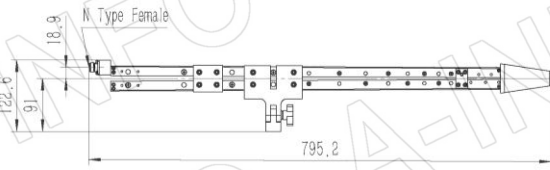

DS-20600 with Mounting Bracket for Tripod Application (Option, P/N: DS-20200-MBA)