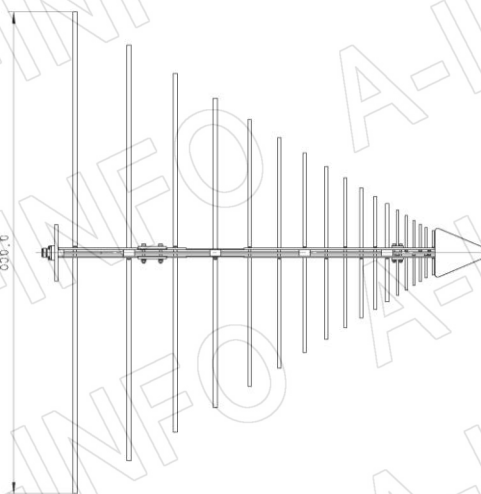

DS-20600C (P/N: DS-20600C)