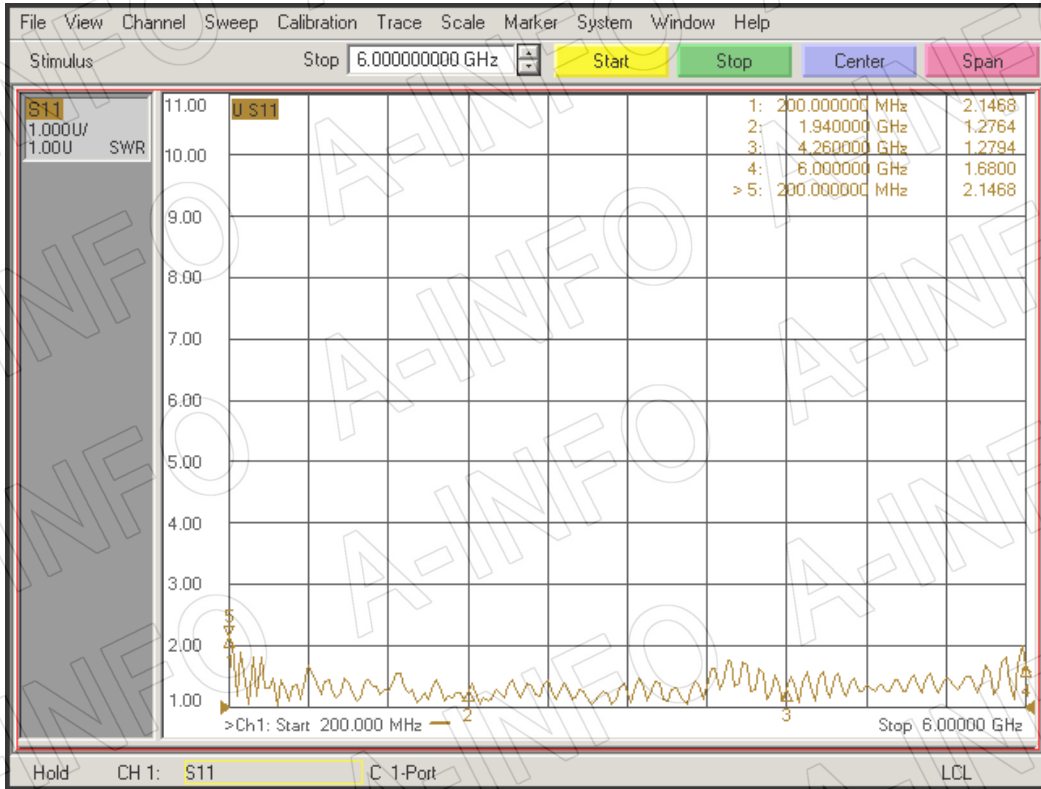

Technical Specification

| P/N:DS-20600 | |
|----------------------|-------------------------|
| Frequency Range(GHz) | 0.2 - 6.0 |
| Gain(dBi) | 6 Typ. |
| Polarization | Linear |
| 3dB Beamwidth(deg) | E Plane: 70 - 44 |
| | H Plane: 135 - 60 |
| VSWR | 2.0:1 Typ. / 3.0:1 Max. |
| Output | N-Female |
| Average Power(W CW) | 300 (80 @ 6.0GHz) |
| Peak Power(KW) | 3 |
| Material | Al |
| Size(mm) | 856.6 x 53.1 x 795 |
| Net Weight(Kg) | 1.15 Around |

| P/N:DS-20600C | |
|----------------------|-------------------------|
| Frequency Range(GHz) | 0.2 - 6.0 |
| Gain(dBi) | 6 Typ. |
| Polarization | Linear |
| 3dB Beamwidth(deg) | E Plane: 70 - 44 |
| | H Plane: 135 - 60 |
| VSWR | 2.0:1 Typ. / 3.0:1 Max. |
| Output | N-Female |
| Average Power(W CW) | 300 (80 @ 6.0GHz) |
| Peak Power(KW) | 3 |
| Material | Al |
| Size(mm) | 856.6 x 100 x 787 |
| Net Weight(Kg) | 1.24 Around |

Website: www.ainfoinc.com
Email: sales@ainfoinc.com

Test Results

1. Gain

2. Antenna Factor

3. VSWR

4. Pattern