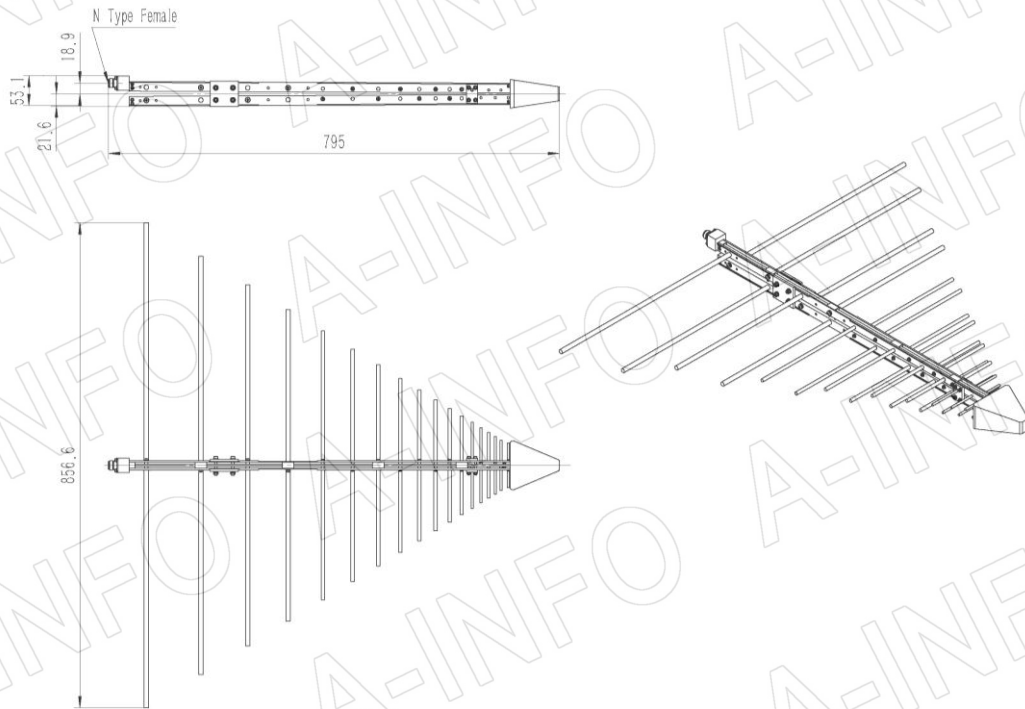

Technical Specification

| P/N:DS-20600 | |
|----------------------|-------------------------|
| Frequency Range(GHz) | 0.2 - 6.0 |
| Gain(dBi) | 6 Typ. |
| Polarization | Linear |
| 3dB Beamwidth(deg) | E Plane: 70 - 44 |
| | H Plane: 135 - 60 |
| VSWR | 2.0:1 Typ. / 3.0:1 Max. |
| Output | N-Female |
| Average Power(W CW) | 300 (80 @ 6.0GHz) |
| Peak Power(KW) | 3 |
| Material | Al |
| Size(mm) | 856.6 x 53.1 x 795 |
| Net Weight(Kg) | 1.15 Around |

| P/N:DS-20600C | |
|----------------------|-------------------------|
| Frequency Range(GHz) | 0.2 - 6.0 |
| Gain(dBi) | 6 Typ. |
| Polarization | Linear |
| 3dB Beamwidth(deg) | E Plane: 70 - 44 |
| | H Plane: 135 - 60 |
| VSWR | 2.0:1 Typ. / 3.0:1 Max. |
| Output | N-Female |
| Average Power(W CW) | 300 (80 @ 6.0GHz) |
| Peak Power(KW) | 3 |
| Material | Al |
| Size(mm) | 856.6 x 100 x 787 |
| Net Weight(Kg) | 1.24 Around |

| P/N:DS-20600E | |
|----------------------|-------------------------|
| Frequency Range(GHz) | 0.2 - 6.0 |
| Gain(dBi) | 6 Typ. |
| Polarization | Linear |
| 3dB Beamwidth(deg) | E Plane: 70 - 44 |
| | H Plane: 135 - 60 |
| VSWR | 2.0:1 Typ. / 3.0:1 Max. |
| Output | N-Female |
| Average Power(W CW) | 300 (80 @ 6.0GHz) |
| Peak Power(KW) | 3 |
| Material | Al |
| Size(mm) | 856.6 x 52 x 1028.8 |
| Net Weight(Kg) | 1.60 Around |

Website: www.ainfoinc.com
Email: sales@ainfoinc.com

Outline Drawing (Size: mm)

DS-20600 (P/N: DS-20600)

DS-20600 with Mounting Bracket (Option, P/N: DS-20200-MB)

AINFO Inc.

Page 2 of 8

China(Beijing): Tel: (+86) 10-6266-7326,
 China(Chengdu): Tel: (+86) 28-8519-2786,
 USA: Tel: (+1) 949-639-9688,