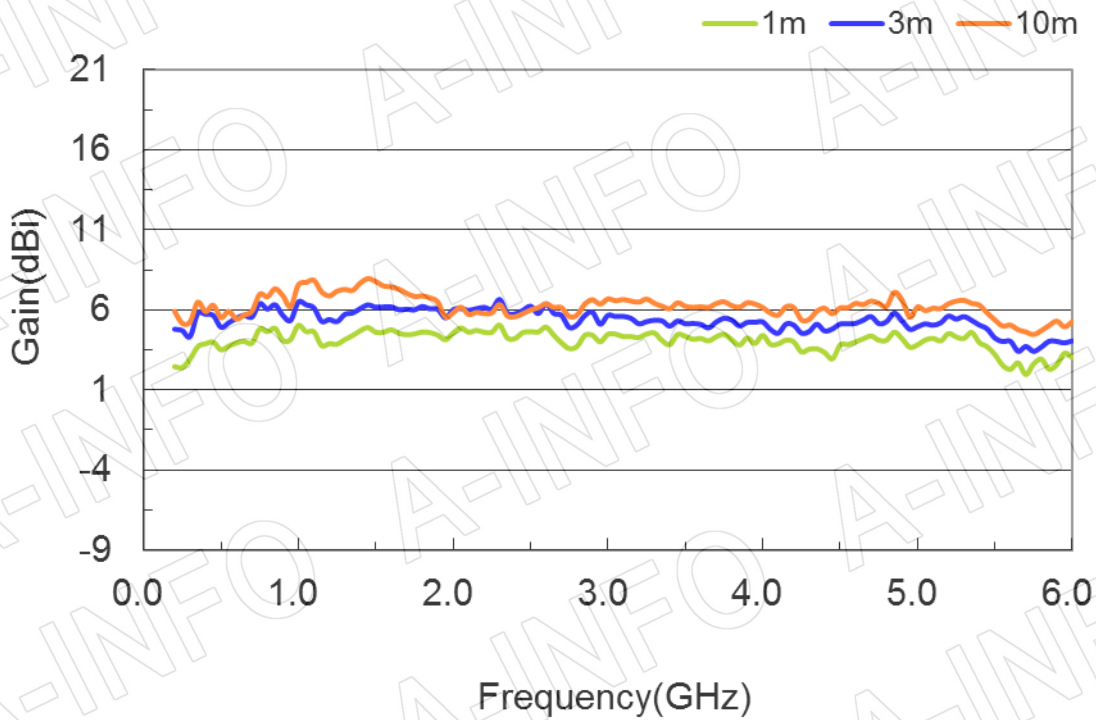

Test Results

1. Gain