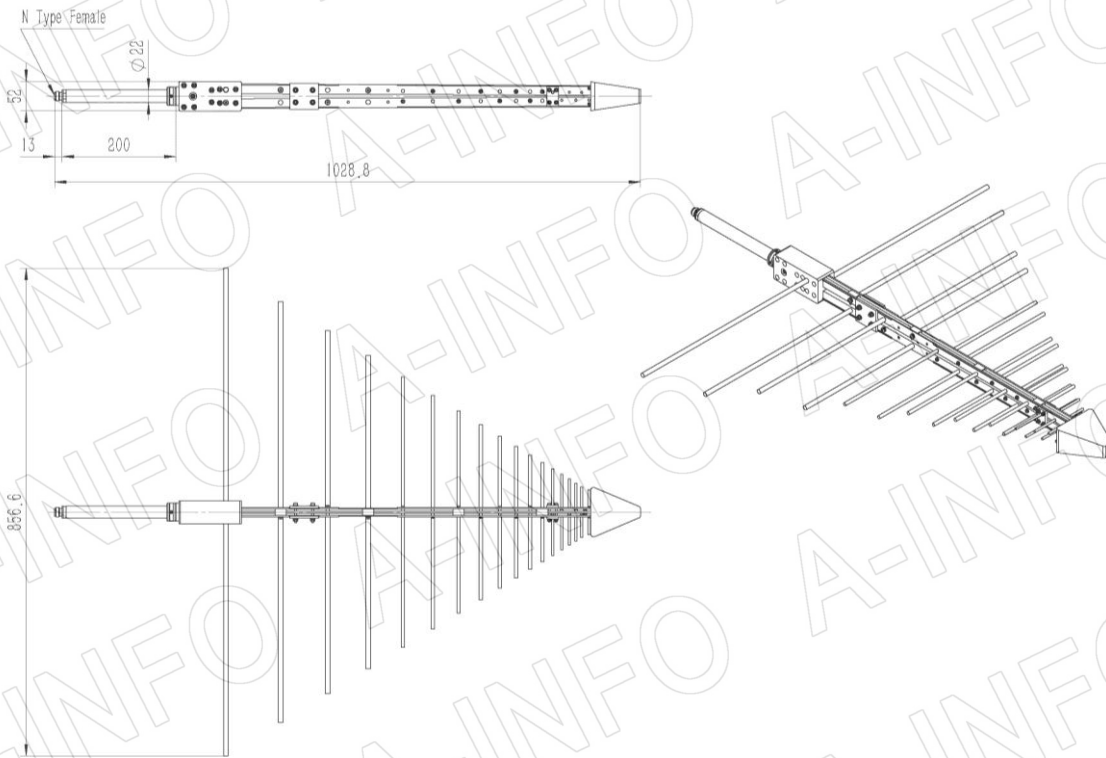

DS-20600E (P/N: DS-20600E)

AINFO Inc.

Page 4 of 8

China(Beijing): Tel: (+86) 10-6266-7326,
China(Chengdu): Tel: (+86) 28-8519-2786,
USA: Tel: (+1) 949-639-9688,

(+86) 10-6266-7327 Fax: (+86) 10-6266-7379
(+86) 28-8519-3044 Fax: (+86) 28-8519-3068
(+1) 949-639-9608 Fax: (+1) 949-639-9670

Website: www.ainfoinc.com
Email: sales@ainfoinc.com