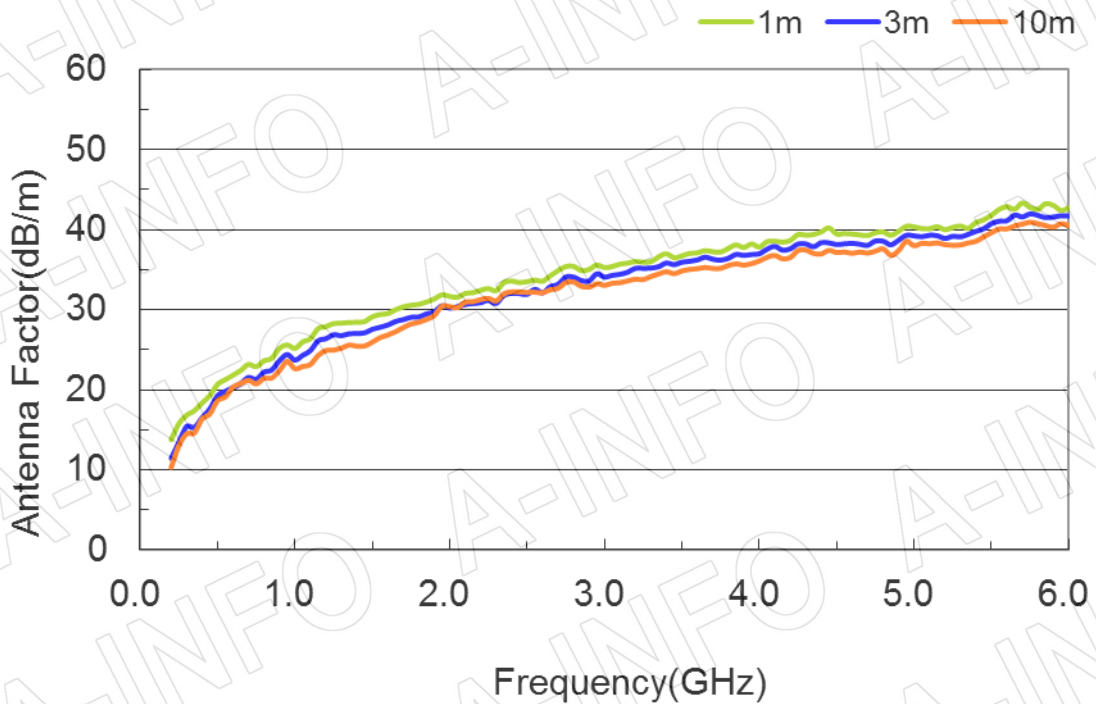

2. Antenna Factor