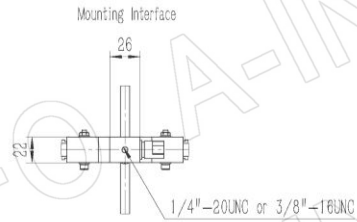

DS-20600 with Mounting Bracket for Tripod Application (Option, P/N: DS-20200-MBA)