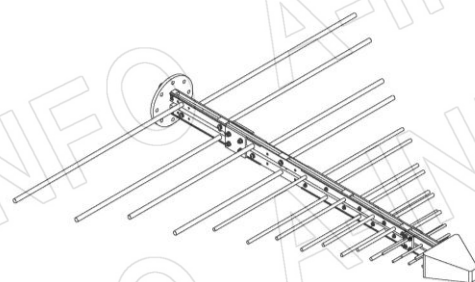

DS-20600C (P/N: DS-20600C)