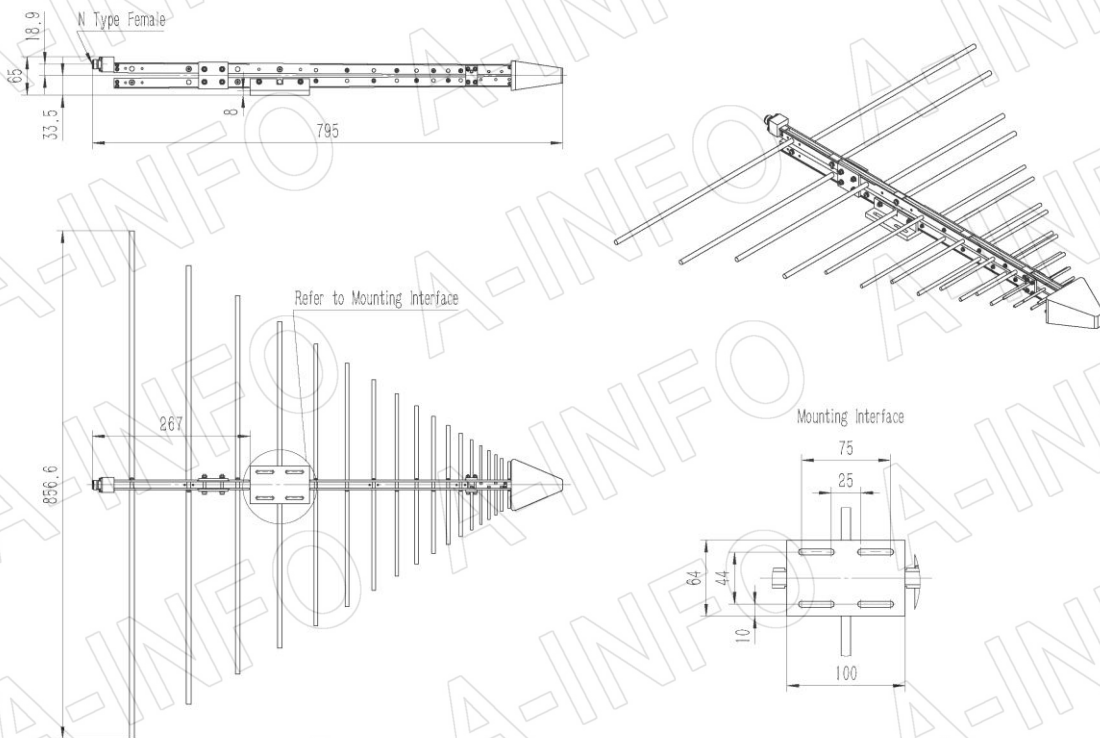

Technical Specification

| P/N:DS-20600 | |
|----------------------|-------------------------|
| Frequency Range(GHz) | 0.2 - 6.0 |
| Gain(dBi) | 6 Typ. |
| Polarization | Linear |
| 3dB Beamwidth(deg) | E Plane: 70 - 44 |
| | H Plane: 135 - 60 |
| VSWR | 2.0:1 Typ. / 3.0:1 Max. |
| Output | N-Female |
| Average Power(W CW) | 300 (80 @ 6.0GHz) |
| Peak Power(KW) | 3 |
| Material | Al |
| Size(mm) | 856.6 x 53.1 x 795 |
| Net Weight(Kg) | 1.15 Around |

| P/N:DS-20600C | |
|----------------------|-------------------------|
| Frequency Range(GHz) | 0.2 - 6.0 |
| Gain(dBi) | 6 Typ. |
| Polarization | Linear |
| 3dB Beamwidth(deg) | E Plane: 70 - 44 |
| | H Plane: 135 - 60 |
| VSWR | 2.0:1 Typ. / 3.0:1 Max. |
| Output | N-Female |
| Average Power(W CW) | 300 (80 @ 6.0GHz) |
| Peak Power(KW) | 3 |
| Material | Al |
| Size(mm) | 856.6 x 100 x 787 |
| Net Weight(Kg) | 1.24 Around |

| P/N:DS-20600E | |
|----------------------|-------------------------|
| Frequency Range(GHz) | 0.2 - 6.0 |
| Gain(dBi) | 6 Typ. |
| Polarization | Linear |
| 3dB Beamwidth(deg) | E Plane: 70 - 44 |
| | H Plane: 135 - 60 |
| VSWR | 2.0:1 Typ. / 3.0:1 Max. |
| Output | N-Female |
| Average Power(W CW) | 300 (80 @ 6.0GHz) |
| Peak Power(KW) | 3 |
| Material | Al |
| Size(mm) | 856.6 x 52 x 1028.8 |
| Net Weight(Kg) | 1.60 Around |

Website: www.ainfoinc.com
Email: sales@ainfoinc.com

Outline Drawing (Size: mm)

DS-20600 (P/N: DS-20600)

DS-20600 with Mounting Bracket (Option, P/N: DS-20200-MB)

AINFO Inc.

Page 2 of 8

China(Beijing): Tel: (+86) 10-6266-7326,
 China(Chengdu): Tel: (+86) 28-8519-2786,
 USA: Tel: (+1) 949-639-9688,