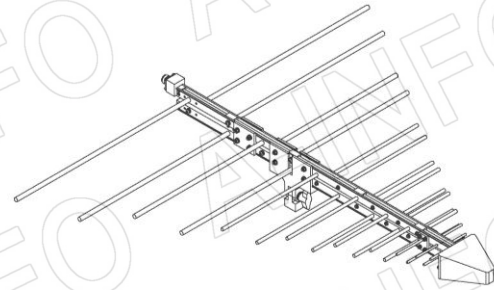

DS-20600 with Mounting Bracket for Tripod Application (Option, P/N: DS-20200-MBA)